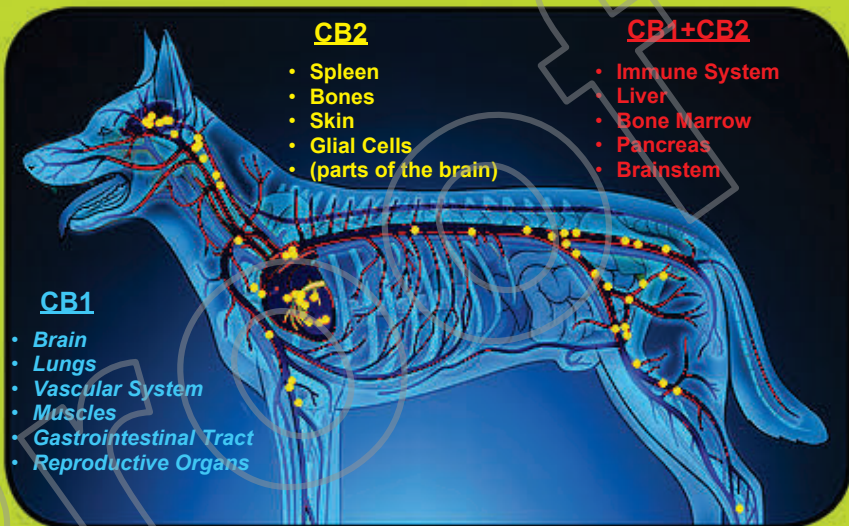

*Anxiety *Fear *Phobias

Sometimes our pets experience separation anxiety, fear of thunder, fireworks and loud noises. Even traveling to the vet or groomer can trigger phobias or aggressive behavior that can be helped with the right dosage.

*Inflammation *Pain *Swelling

As our animals age, they often have joint and mobility issues, more often larger breed dogs and horses. Inflammation and swelling are the number one cause of joint pain.

*Stress *Appetite *Seizures

CBD increases the comfort level of our pets while under stress such as transitioning into a new home or training. CBD can help to encourage the healing of deep emotional trauma of abuse or neglect by calming or soothing the nervous system. It has also been known to regulate the appetite and decrease or stop seizure activity.

CB2

- Spleen
- Bones
- Skin
- Glial Cells
- (parts of the brain)

CB1+CB2

- Immune System
- Liver
- Bone Marrow
- Pancreas
- Brainstem

CB1

- Brain
- Lungs
- Vascular System
- Muscles
- Gastrointestinal Tract
- Reproductive Organs

Veterinarian Recommended
Pharmacist Formulated
Triple Lab Tested

Non-GMO/Vegan/Gluten Free

Free From Heavy Metals, Mold, Toxins and Solvents